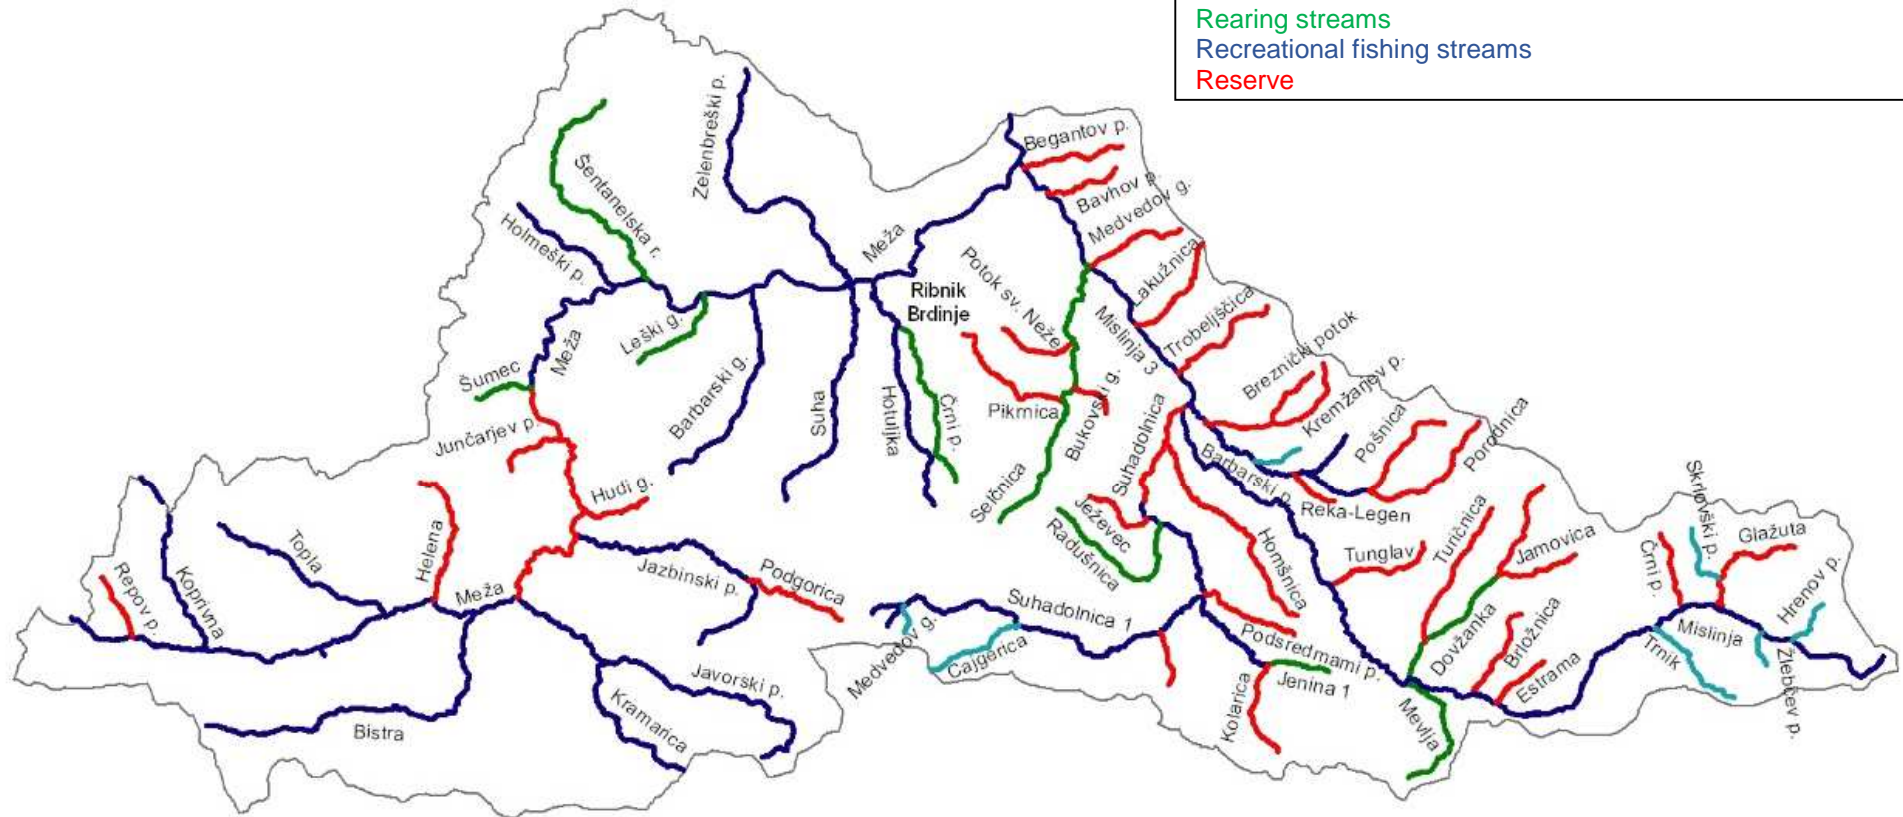

Fishing district with streams managed by Koroška fishing family:

- stream Šumec
- river Meža with its tributaries (Koprivna, Topla, Bistra, Helenski stream)
- Šentaneljska river
- Javorski stream with Kramarica

- Rearing streams
- Recreational fishing streams
- Reserve

Slovenjgraški ribiški okoliš

vrsta revirja

- športno ribolovni revir
- gojitveni potok
- rezervat
- voda brez aktivnega ribiškega upravljanja
- prizadeta voda