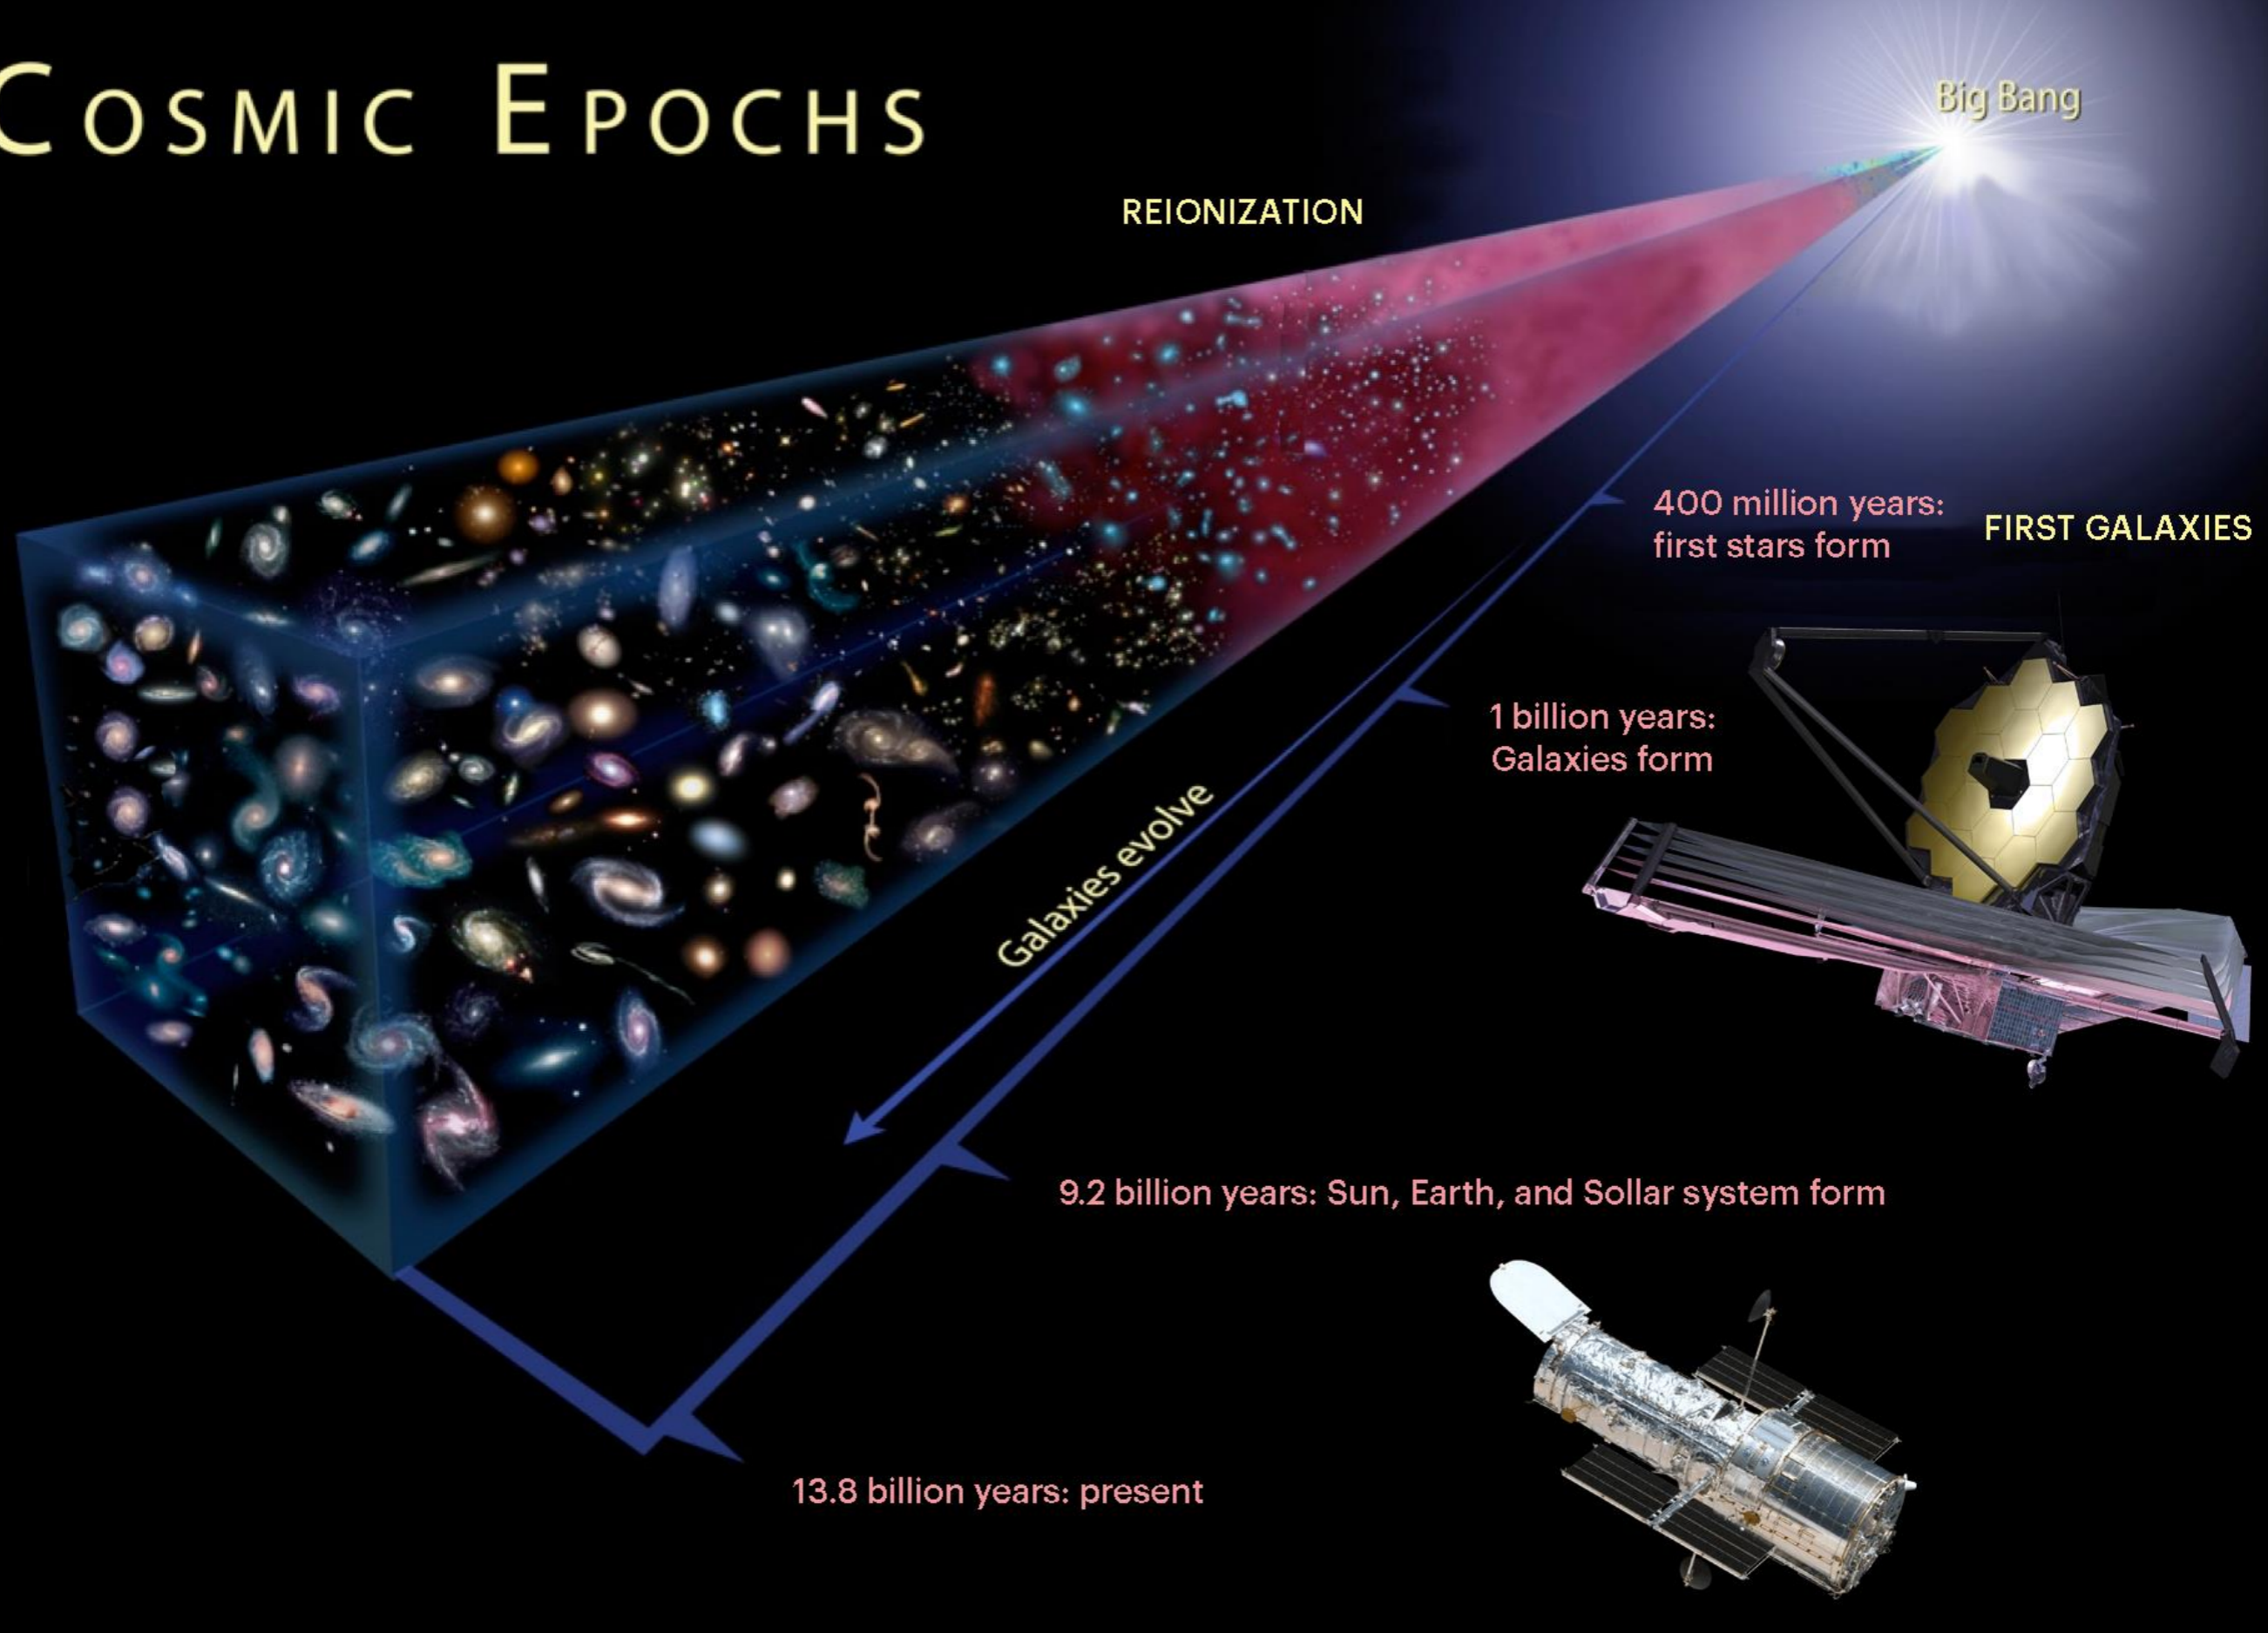

# COSMIC EPOCHS

European Research Council  
Established by the European Commission

JAMES WEBB SPACE TELESCOPE

F444W